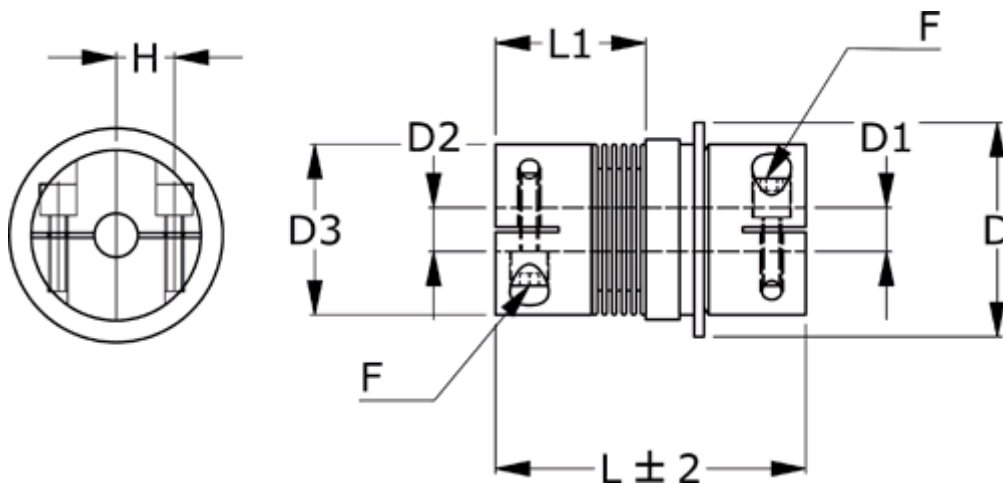

Data Sheet

Article number: 335012001252225C1

Description: Safety coupling BKK 200 synchronous
Length 125 mm, bore 22/25 mm, TKn max 90 NM

Measures

D = 109
D1 = 25
D2 = 22
D3 = 90.0
F = M12
H = 31.0
L = 125
L1 = 63.0

Nom. torque NM (TKn) = 90NM overload torque range 1
Position engagement = C = Synchronous
s = 2.0